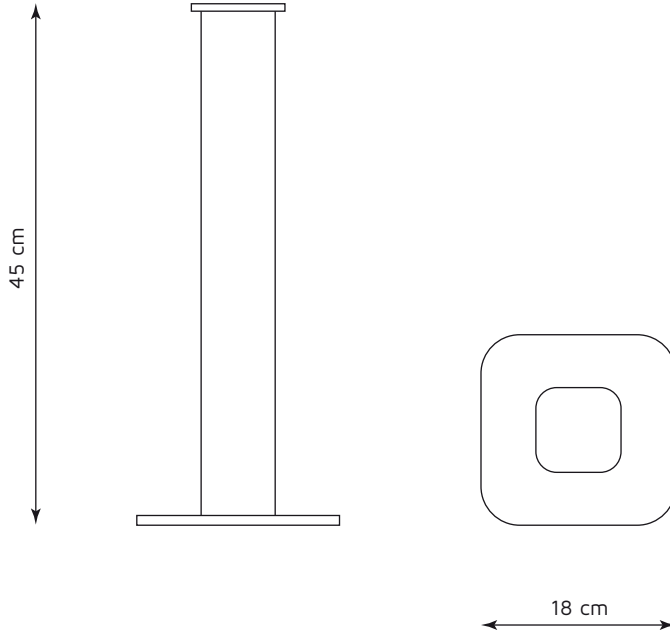

SPECIFICATIONS SHEET

*may be subjected to change
without notice*

LIGNAM | TABLE LAMP

square shaped glass tube
anodised aluminum end pieces
glass bead diffuser
14W warm white LED
electronic driver
1400 CHF