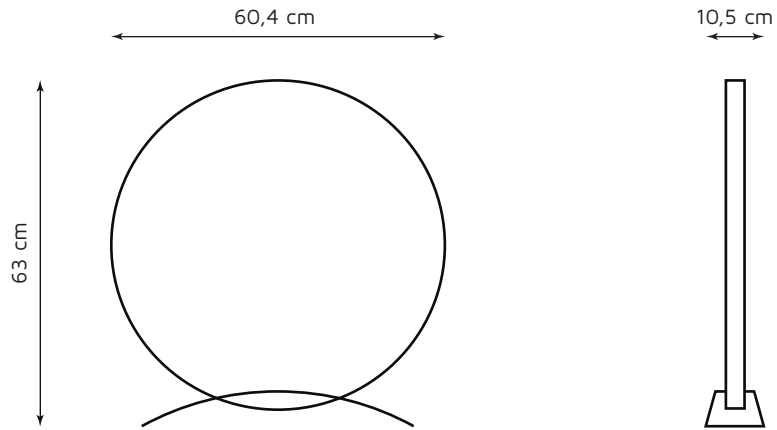

SPECIFICATIONS SHEET

may be subjected to change  
without notice

CRYSTALLISATION | TABLE LAMP

CRYSTALLISATION XL

stainless steel  
warm white LED, 36 W  
electronic LED driver  
limited to 50 pcs, individually numbered  
**2500 CHF**