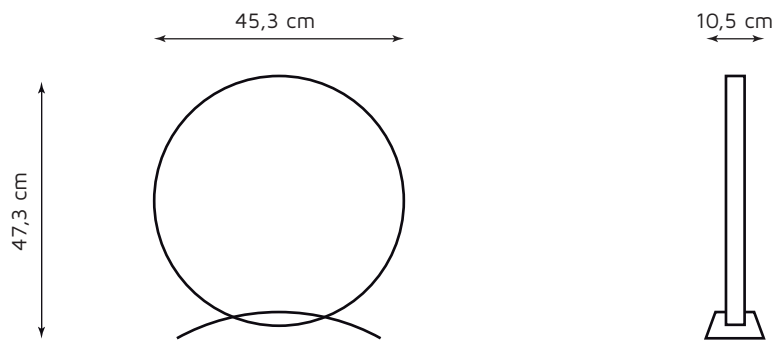

CRYSTALLISATION L

stainless steel
warm white LED, 27 W
electronic LED driver
limited to 50 pcs, individually numbered
2000 CHF